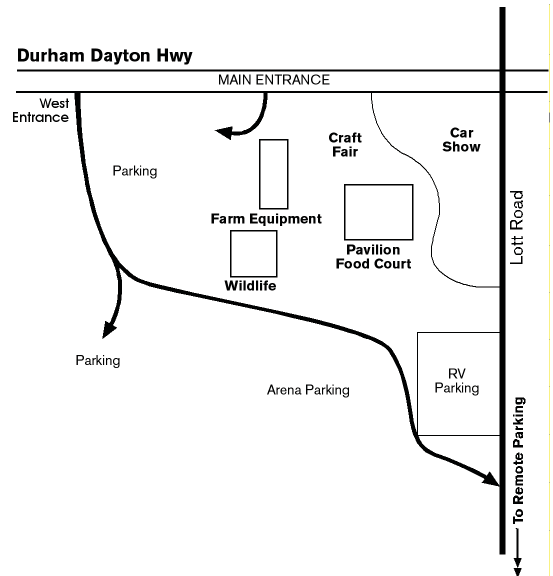

Early Ford V-8 Club
Northern California
Regional Group #138

FREE T-SHIRT WITH EVERY ENTRY!

FREE DASH PLAQUES TO THE FIRST 200 ENTRIES ONLY!

SEPARATE AWARDS FOR STOCK & CUSTOM CARS!

SCHEDULE:

7:30 - 11:00 AM PANCAKE BREAKFAST, DURHAM PARK
 (CAPTAIN BOB'S FOOD WAGON)
 7:00 - 9:00 AM CAR ENTRIES ARRIVAL TIME
 9:00 AM CAR SHOW BEGINS
 9:00 AM ANTIQUE TRACTOR, ENGINE & CRAFT SHOW BEGINS
 10:00 - 12:00 PM VOTING
 11:00 - 1:00 PM BBQ LUNCH
 2:00 PM AWARDS
 3:00 PM RAFFLE DRAWING